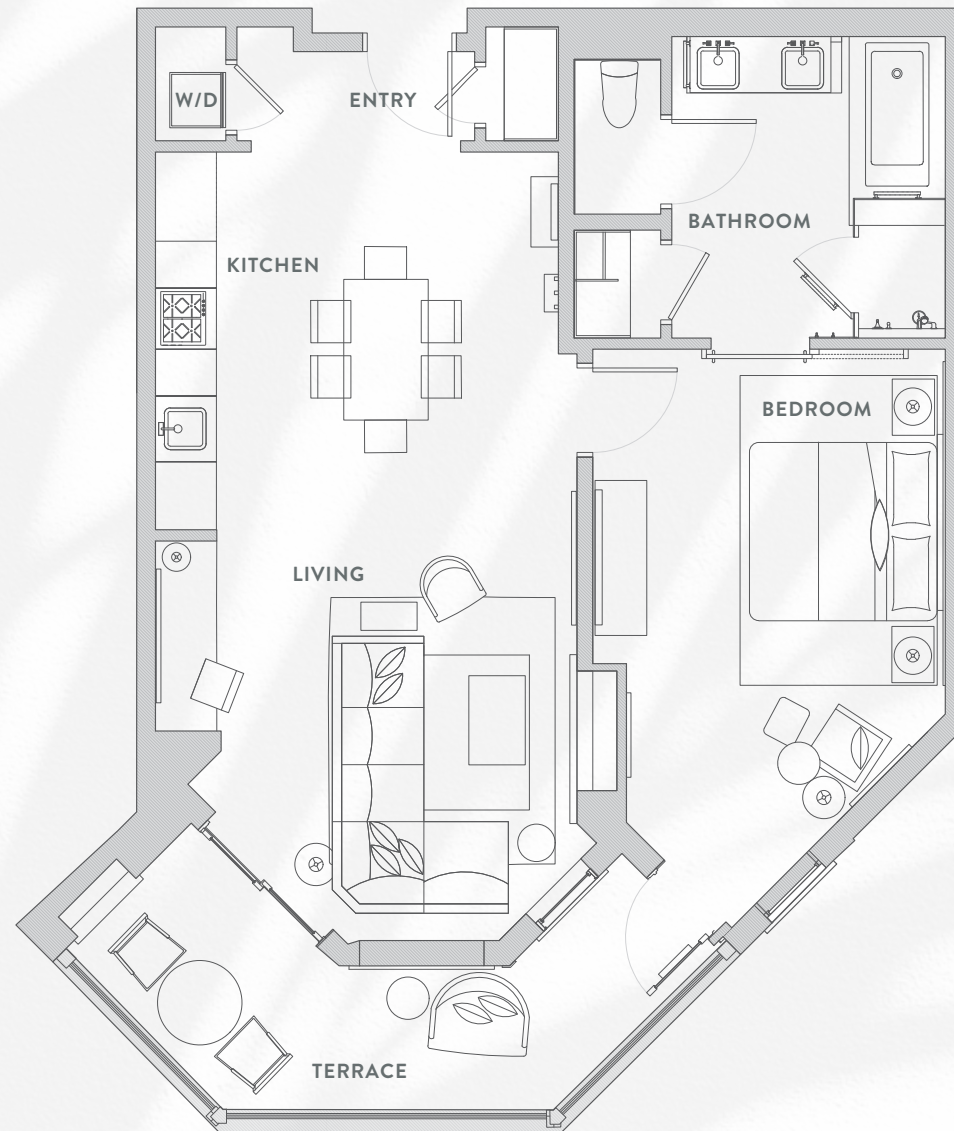

SHORE HOUSE

HOTEL DEL CORONADO

Residence 14

1 Bedroom

1 Bathroom

Approx. 853 Square Feet*

1500 ORANGE AVE, CORONADO, CA 92118 | SHOREHOUSEATTHEDEL.COM

*Estimated square footage is based off architectural drawings and not As-built plans.

Renderings of Shore House at The Del residences are not to scale and are an artist's conception for the sole purpose of illustrating the possible development of the property depicted. The Developer may change residence design, materials, features, amenities, methods of construction and/or price without notice. There is no guarantee of the existence of any view from any residence or location. No representation or warranty is made with regard to the accuracy, completeness or suitability of the information published herein. 🏠