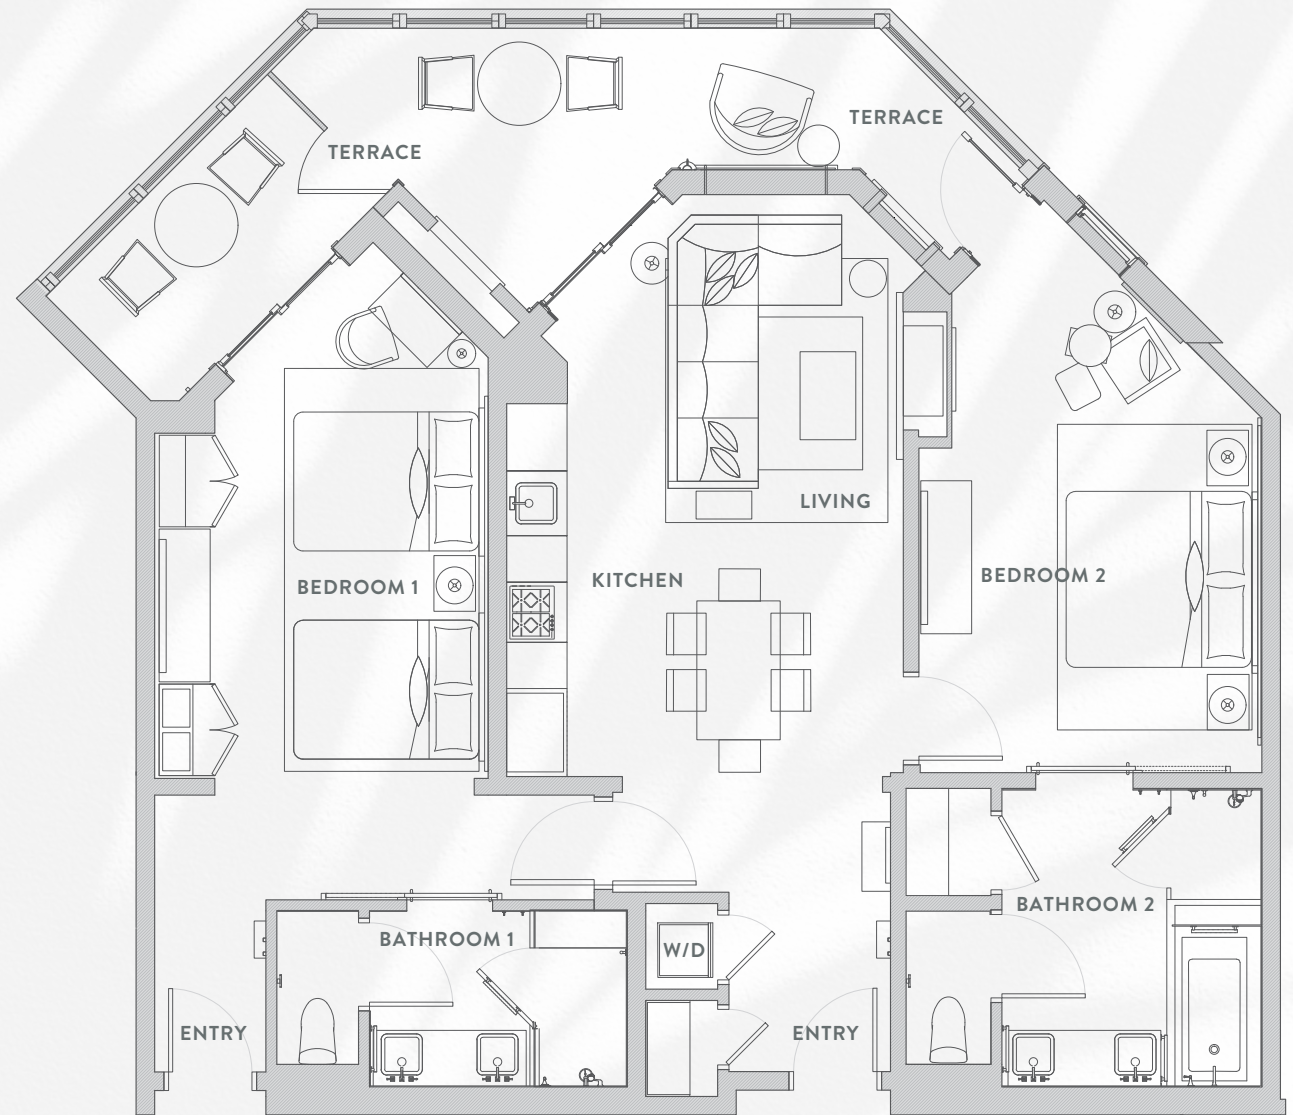

SHORE HOUSE

HOTEL DEL CORONADO

Residence 10

2 Bedrooms

2 Bathrooms

Approx. 1,168 Square Feet*

1500 ORANGE AVE, CORONADO, CA 92118 | SHOREHOUSEATTHEDEL.COM

*Estimated square footage is based off architectural drawings and not As-built plans.

Renderings of Shore House at The Del residences are not to scale and are an artist's conception for the sole purpose of illustrating the possible development of the property depicted. The Developer may change residence design, materials, features, amenities, methods of construction and/or price without notice. There is no guarantee of the existence of any view from any residence or location. No representation or warranty is made with regard to the accuracy, completeness or suitability of the information published herein. 🏠