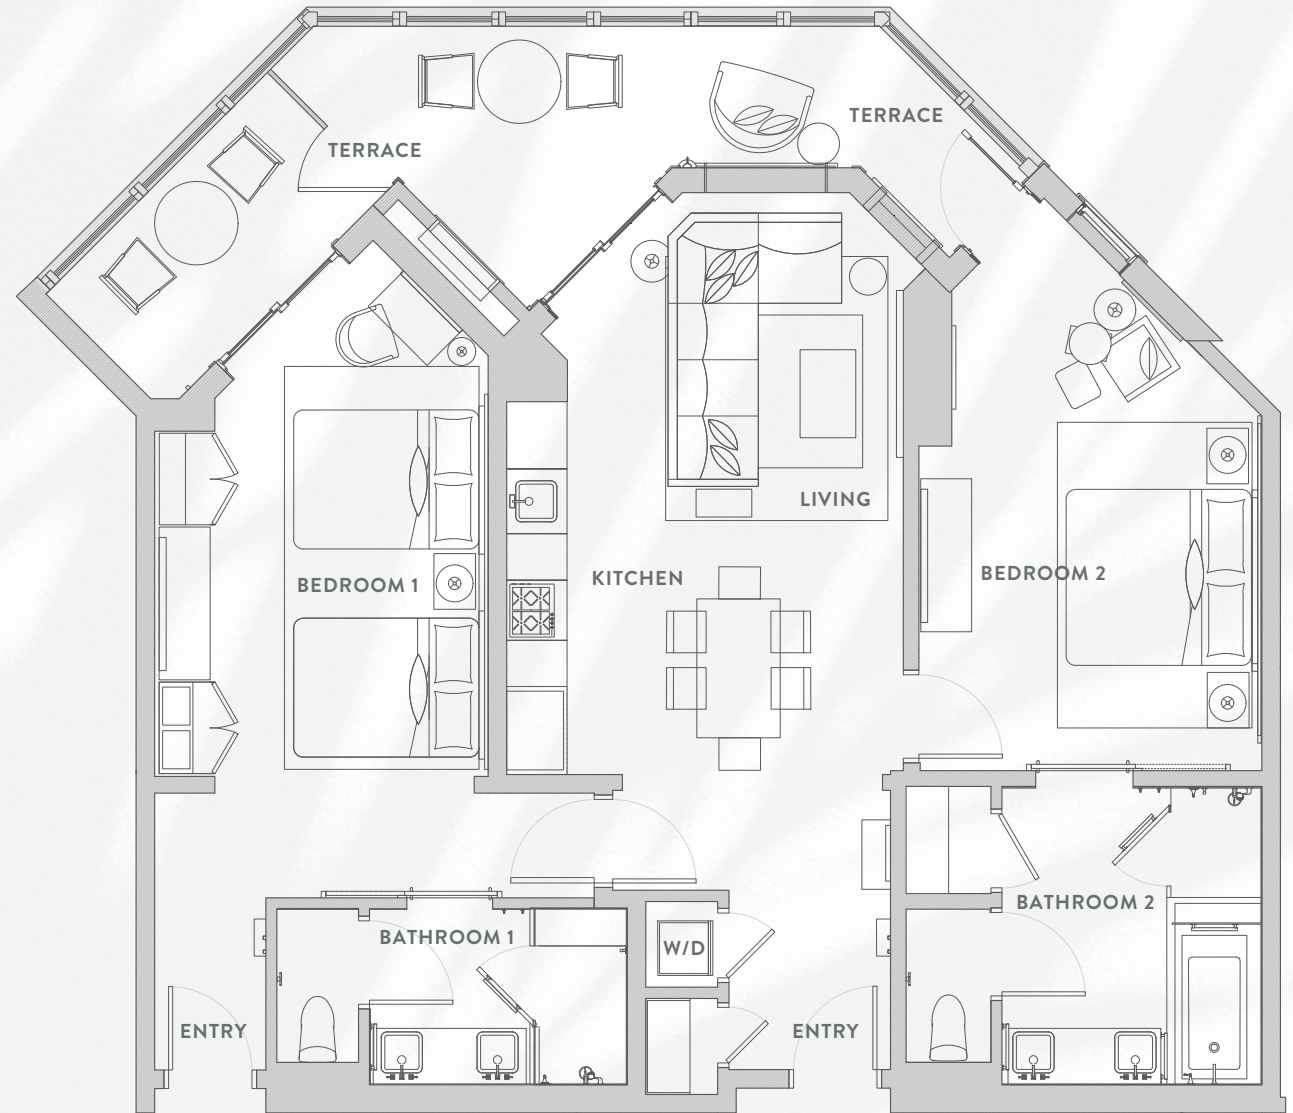

SHORE HOUSE

HOTEL DEL CORONADO

Residence 10

2 Bedrooms

2 Bathrooms

Approx. 1,168 Square Feet*

1500 ORANGE AVE, CORONADO, CA 92118 | SHOREHOUSEATTHEDEL.COM

*Estimated square footage is based off architectural drawings and not As-built plans.

Renderings of Shore House at The Del residences are not to scale and are an artist's conception for the sole purpose of illustrating the possible development of the property depicted. The Developer may change residence design, materials, features, amenities, methods of construction and/or price without notice. There is no guarantee of the existence of any view from any residence or location. No representation or warranty is made with regard to the accuracy, completeness or suitability of the information published herein. 🏠